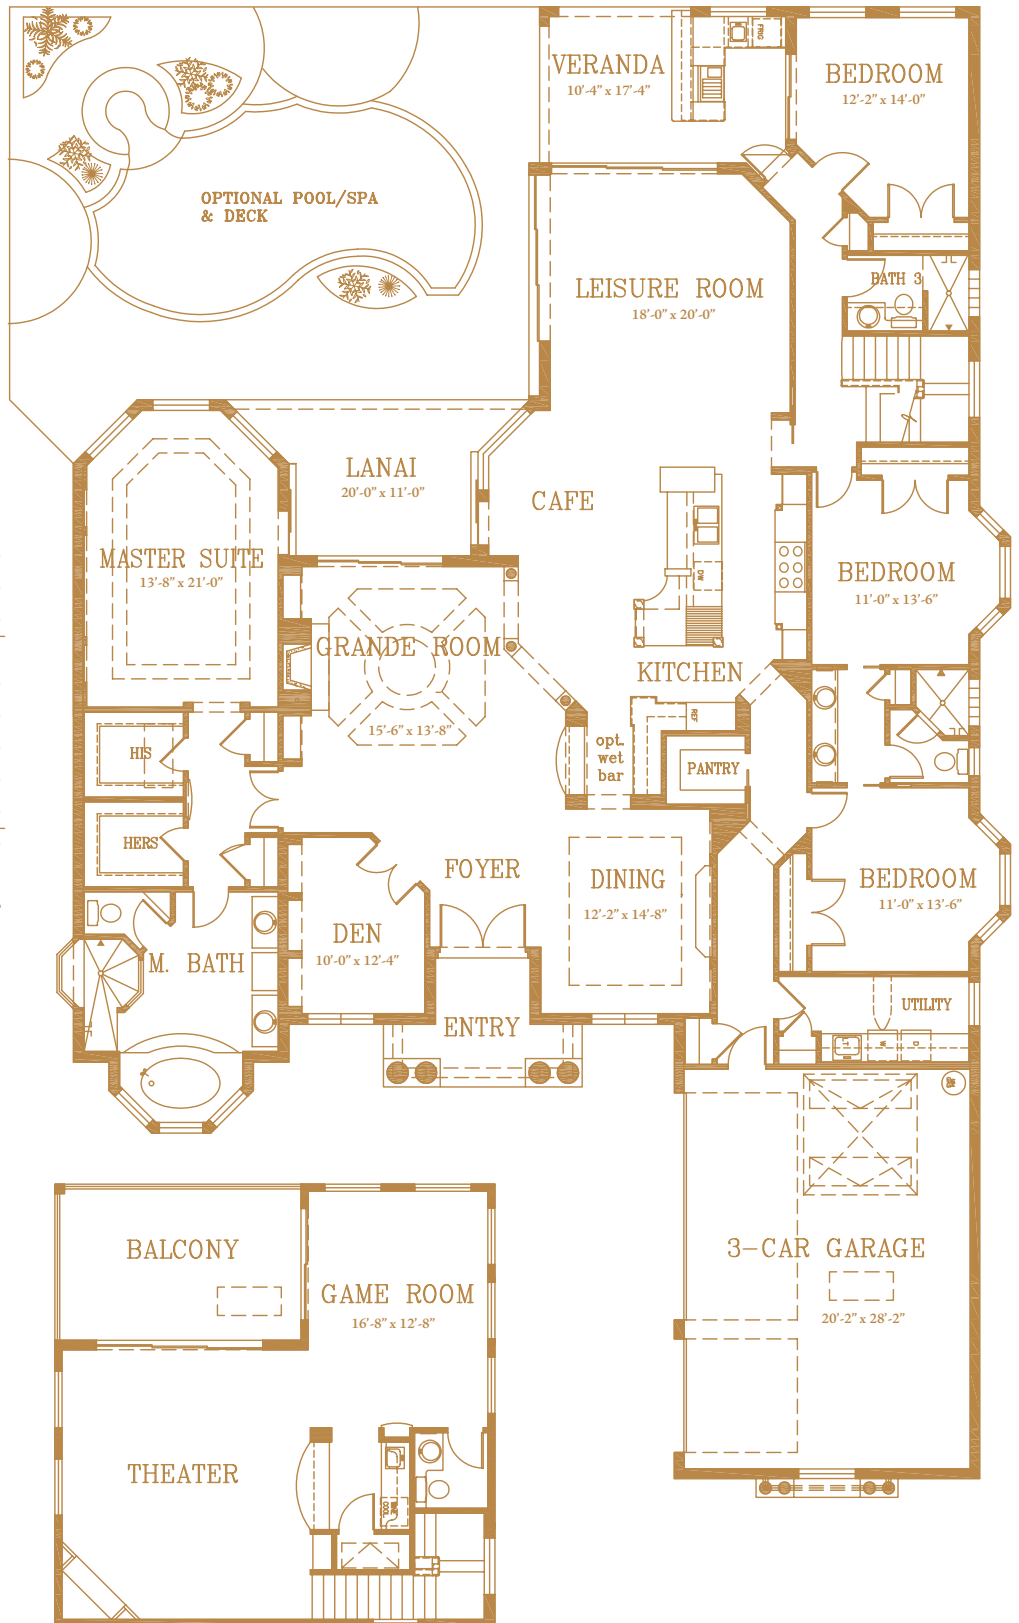

Villa Mirada

by Pruettt Builders

4 BEDROOMS, 3.5 BATHS
BONUS ROOM AND 3-CAR GARAGE

1ST FLOOR TOTAL LIVING AREA: 3,421 SF
2ND FLOOR TOTAL LIVING AREA: 704 SF
TOTAL LIVING AREA: 4,125 SF

OTHER

LANAI:	164 SF
VERANDA:	191 SF
BALCONY:	191 SF
ENTRY:	93 SF
GARAGE:	620 SF

TOTAL: 1,259 SF

TOTAL AREA: 5,384 SF

Second Floor